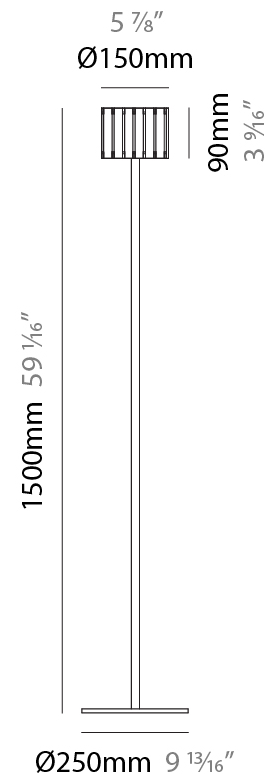

PROJECT	
TYPE	
SPECIFIER	
QUANTITY	
DATE	

LUZ OCULTA WOOD PORTABLE

D54034- -

base number	Finish Options	Finish Options

1. To build a product code in our configurator select the specify button on the base model # product page
2. To build a manual product code on this datasheet choose from the options listed below in blue font and add the suffix to the base model #

GENERAL

Series: Luz Oculta
Subseries: Luz Oculta Wood
Brand: Fambuena
Division: Design
Mounting Type: Portable
Mounting Location: Floor
Subcategory: Floor

PHYSICAL

Shape: Cylinder
Diameter (mm): 150
Diameter (in): 5 7/8
Height (mm): 1500
Height (in): 59 1/16
Light Distribution: Direct / Indirect
Fixture Finish: [DOW / NAT](#)
Holder Finish: BRA / BRZ
Fixture Material: Metal / Wood
Upon Request: Bolt Down

ELECTRICAL

Number of Lamps: 1
Lamp Type: LED Retrofit
Lamp Shape: T4
Bulb Included: Bulb Not Included
Max. Wattage Per Lamp (W): 3
Lamp Base: G9
Input Voltage (V): 120

LED

OPTICAL

RATINGS AND CERTIFICATIONS

Certified By: Certified for North American Standards
IP rating: IP20