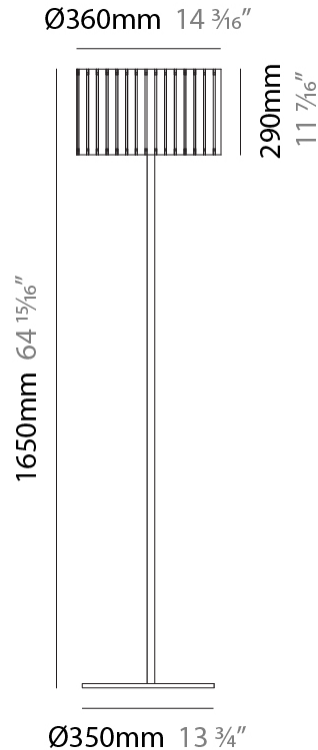

PROJECT	
TYPE	
SPECIFIER	
QUANTITY	
DATE	

LUZ OCULTA WOOD PORTABLE

D54030- -
base number   Finish Options   Finish Options

1. To build a product code in our configurator select the specify button on the base model # product page
2. To build a manual product code on this datasheet choose from the options listed below in blue font and add the suffix to the base model #

GENERAL

Series: Luz Oculta
Subseries: Luz Oculta Wood
Brand: Fambuena
Division: Design
Mounting Type: Portable
Mounting Location: Floor
Subcategory: Floor

PHYSICAL

Shape: Cylinder
Diameter (mm): 360
Diameter (in): 14 ³/₁₆
Height (mm): 1650
Height (in): 64 ¹⁵/₁₆
Light Distribution: Direct / Indirect
Fixture Finish: [DOW / NAT](#)
Holder Finish: [BRA / BRZ](#)
Fixture Material: Metal / Wood
Upon Request: Bolt Down

ELECTRICAL

Number of Lamps: 1
Lamp Type: LED Retrofit
Lamp Shape: A19
Bulb Included: Bulb Not Included
Max. Wattage Per Lamp (W): 7
Lamp Base: E26
Input Voltage (V): 120
Upon Request: 277Vac / GU24

LED

OPTICAL

RATINGS AND CERTIFICATIONS

Certified By: Certified for North American Standards
IP rating: IP20